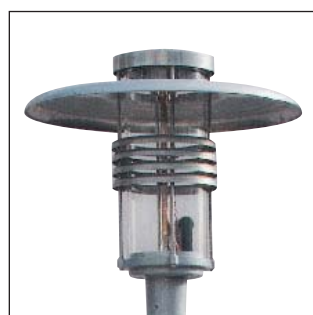

Heizkopf unbedingt am Verdrehen

Natural gas heater

Variable gas heater

Natural gas heaters EFI-HM, EFI-EM and EFI-PM serves not only like the effective and agreeable heat source for the outside use, but also because of its variable it can help like the gas lamp, gas flare or sun shade. The variable heaters are secure against theft.

Prolong the outside season for pubs, restaurants and gardens

The EFI heaters are able to heat up a 5 m radius, giving you nearly 20 m² of pleasantly heated up area.

The gas heaters are connectable to a continuous gas supply, this eliminating the need of continually having to store and change gas bottles.

Easy assembly and disassembly

You can carry out do the installation without the help of a plumber. The gas socket has to be fitted by a qualified plumber.

Variability

Within a few minutes you can change it from a heater, to a gas lamp, to a gas flare or to a sun shade.

gas lamp

gas flare

sun shade

Variants:

- HM 100 – hanging
- EM 100 – fit for solid placing to armature shaft
- PM 100 – movable with flower container

Technical Data:

Height:	232 cm
Diameter of lamp chimney:	90 cm
Gas type:	natural gas
Heat output capacity:	ca. 10 kW
Connected load:	ca. 1,16 m ³ /h
Installation box diameters:	36 x 36 cm
- well depth:	67 cm
Diameter of flower container:	80 cm